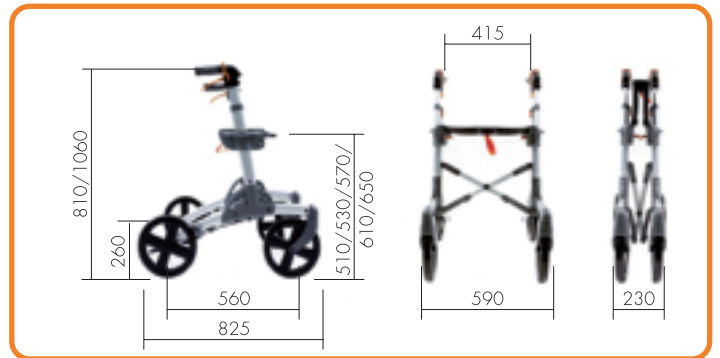

VOLARIS
SWEDEN

Volaris S7 PATROL

Making your walk outdoors a breeze.

Volaris S7 PATROL is a stable rollator, with four large wheels, made from soft shock absorbing material, making your walk outdoors a breeze. The X-type design facilitates folding and ensures that the rollator stands steadily in the folded position.

The seat and handle height on the Volaris S7 PATROL can be easily adjusted. This means that one walker can be adapted to suit tall or short people. It would be particularly useful in situations where many different users depend on one walker to be adapted to their individual needs, for example in rehabilitation centres.

The backward pointing handles can also be adjusted to suit individual needs with a choice of anatomical, as well as cylindrical hand grips. Another unique feature of the S7 PATROL is a patented link system brake function. The travel and parking brakes are very accessible and contribute to a safe and effective braking action.

There are a range of different accessories available to ensure individual user needs are met.

The Volaris S7 PATROL is manufactured in Sweden from reusable material. Patents have been applied for covering both construction and design. The rollator is developed in accordance with the prevailing standard for walking aids, ISO 11199-2:2005

Supplied by:

RMS Limited

T: 01795 477280

E: sales@rms-kent.co.uk

W: www.ineedawheelchair.co.uk

**For further information or to book a
FREE demonstration or assessment,
please call 01795 477280**