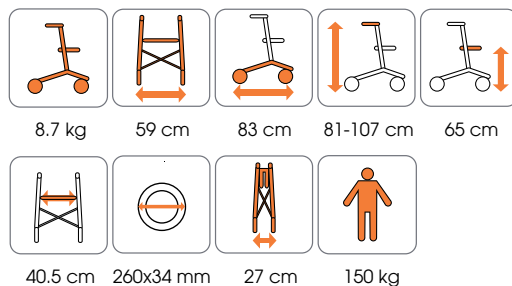

VOLARIS
SWEDEN

Volaris S7 PATROL

Making your walk outdoors a breeze.

Volaris S7 PATROL is a stable rollator, with four large wheels, made from soft shock absorbing material, making your walk outdoors a breeze. The X-type design facilitates folding and ensures that the rollator stands steadily in the folded position.

The seat and handle height on the Volaris S7 PATROL can be easily adjusted. This means that one walker can be adapted to suit tall or short people. It would be particularly useful in situations where many different users depend on one walker to be adapted to their individual needs, for example in rehabilitation centres.

The backward pointing handles can also be adjusted to suit individual needs with a choice of anatomical, as well as cylindrical hand grips. Another unique feature of the S7 PATROL is a patented link system brake function. The travel and parking brakes are very accessible and contribute to a safe and effective braking action.

There are a range of different accessories available to ensure individual user needs are met.

The Volaris S7 PATROL is manufactured in Sweden from reusable material. Patents have been applied for covering both construction and design. The rollator is developed in accordance with the prevailing standard for walking aids, ISO 11199-2:2005

Supplied by:

RMS Limited

T: 01795 477280

E: sales@rms-kent.co.uk

W: www.ineedawheelchair.co.uk

**For further information or to book a
FREE demonstration or assessment,
please call 01795 477280**