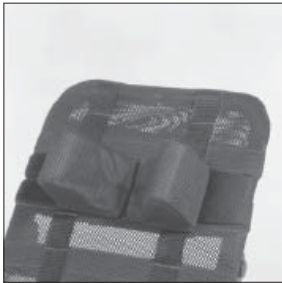

Hubfix II bath lift		
Bath lift with length-adjustable cover		
HR51320000-013	☐	With height adjustment (up to 30 kg load incl. bathing support)
HR51320002-013	☐	With height adjustment (up to 45 kg load incl. bathing support)
HR51320001-013	☐	With height adjustment (up to 55 kg load incl. bathing support)
Construction variants		
	☐	For outlet on the right, standard version
	☐	For outlet on the left, option, please indicate when ordering
Colour		
Frame	☐	White

Information

adjustable headrest supports

Technical Data Robby

	Size 1	Size 2
Seat depth (depending on strap tension and expansion of telescoping tubes)	200 – 240 mm	310 – 430 mm
Back height	630 – 725 mm	890 – 940 mm
Overall width	380 mm	380 mm
Overall length (support surface)	1150 – 1330 mm	1470 – 1730 mm
Max. user weight	30 kg	60 kg
Total weight approx.	3.8 kg	4.3 kg

Technical Data Hubfix

Overall width	410 – 710 mm	Min. folded height	100 mm	Max. user weight	30/45/55 kg
Overall length	990 – 1220 mm	Max. lift	410 mm	Weight	12.5 kg

Once printed this document is an uncontrolled version. Always check the download centre on our website ensure you have the most up to date version of this document.