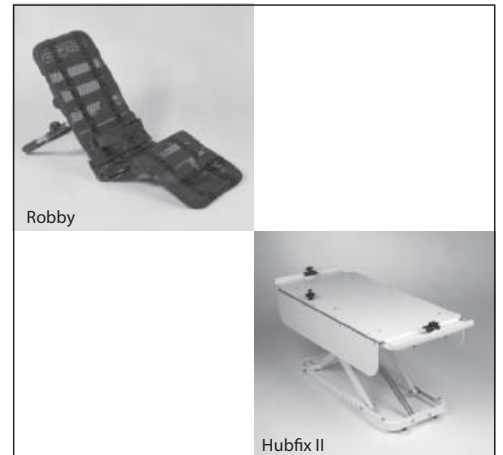

2018

Item Price - Robby Size 1 - Size 2 - Hubfix - £	Order no.: -----

Robby

Bathing support

Hubfix II

Bath lift

☐ Provide estimate only	☐ Order
Billing address/customer number	
Delivery address	
Sales person	Name
	..... Date Signature
By placing the order, you agree to comply with the instructions for use/service manuals for accessories and products of other manufacturers when combining them with an Ottobock product, in addition to the instructions for use/service manuals of the respective Ottobock products. Also you confirm to have read, understood and accepted, our general terms and conditions. In addition, you agree, upon placing an order, to conduct your own conformity assessment or approval in accordance with national requirements if and when you implement modifications or attachments that do not meet the specifications of Ottobock instructions for use/service manuals.	

Standard Equipment

Bathing support Robby

- Folding bathing and lying support that can be adapted to grow with the user
- Net upholstery (blue)
- Lap belt and leg strap
- Frame colour: silver

Hubfix

- Mechanical lift for the bathtub
- Telescoping support surface
- Clamps for fixation of the bathing support

Robby bathing support	
HR51040000-027	☐ Robby, size 1 (seat depth 20 – 24 cm, back height incl. head section 63 – 72.5 cm) Bathing and lying support, includes washable net upholstery, lap belt, leg straps; max. load capacity 30 kg
HR51050000-027	☐ Robby, size 2 (seat depth 31 – 42.5 cm, back height incl. head section 89 – 94 cm) Bathing and lying support, includes washable net upholstery, lap belt, leg straps; max. load capacity 60 kg

Accessories	
HR51045300	☐ Trunk belt
HR51045200-103	☐ Adjustable headrest supports (can also be used as trunk supports)